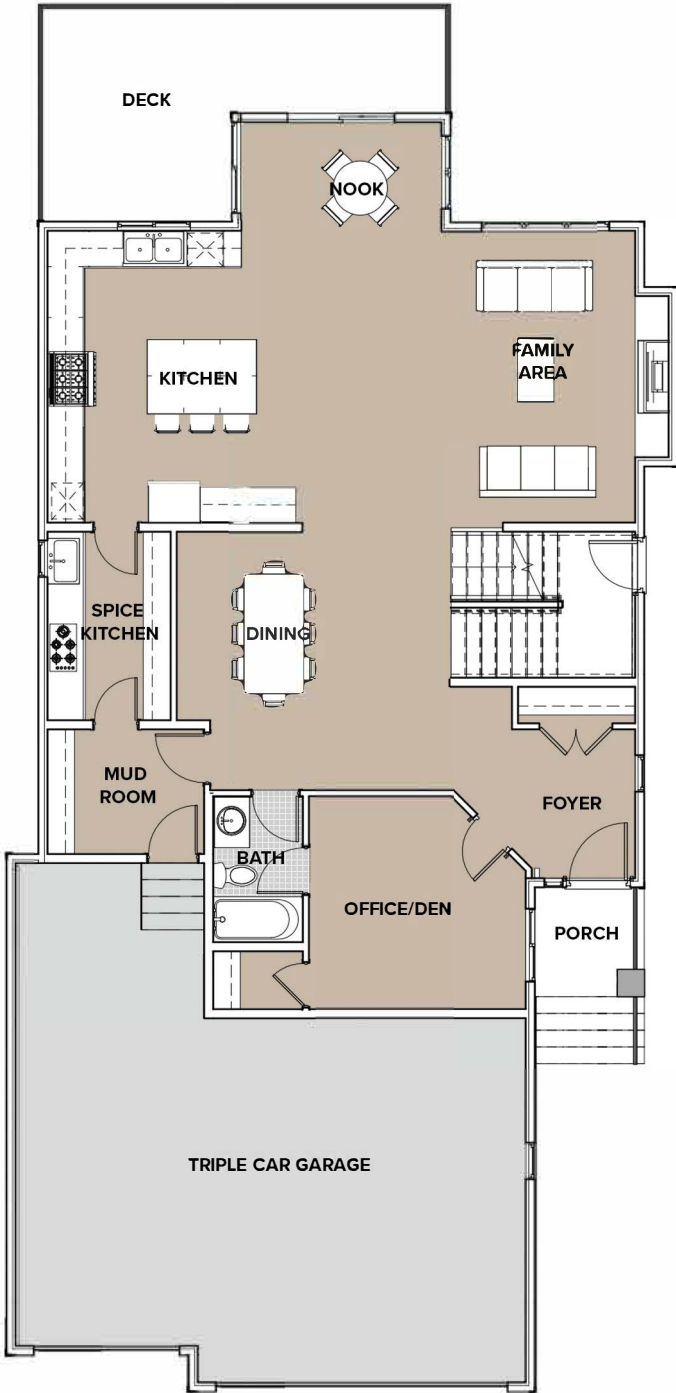

SUNVIEW

CUSTOM HOMES

MEADOW

3,195 sq ft

2 Storey | 4 Bedrooms | 4 Bath
Bonus Room | Triple Attached Garage

Main Floor Level

Second Floor Level

PLEASE NOTE: ELEVATIONS AND MEASUREMENTS MAY CHANGE