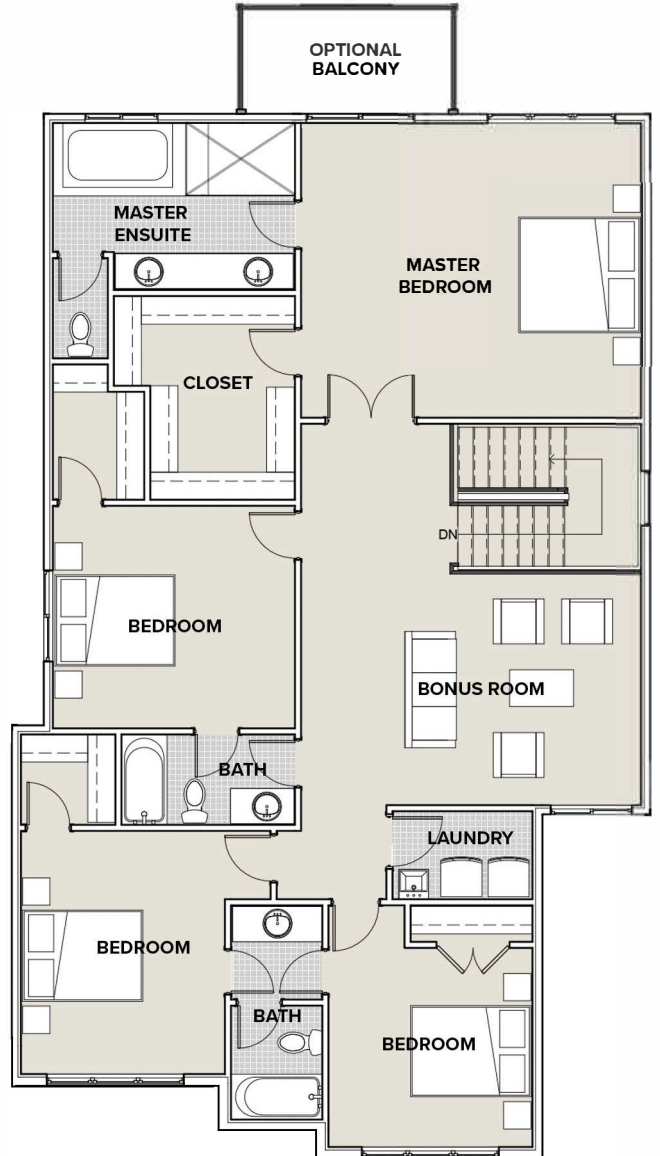

SUNVIEW

CUSTOM HOMES

MEADOW

3,195 sq ft

2 Storey | 4 Bedrooms | 4 Bath
Bonus Room | Triple Attached Garage

Main Floor Level

Second Floor Level

PLEASE NOTE: ELEVATIONS AND MEASUREMENTS MAY CHANGE