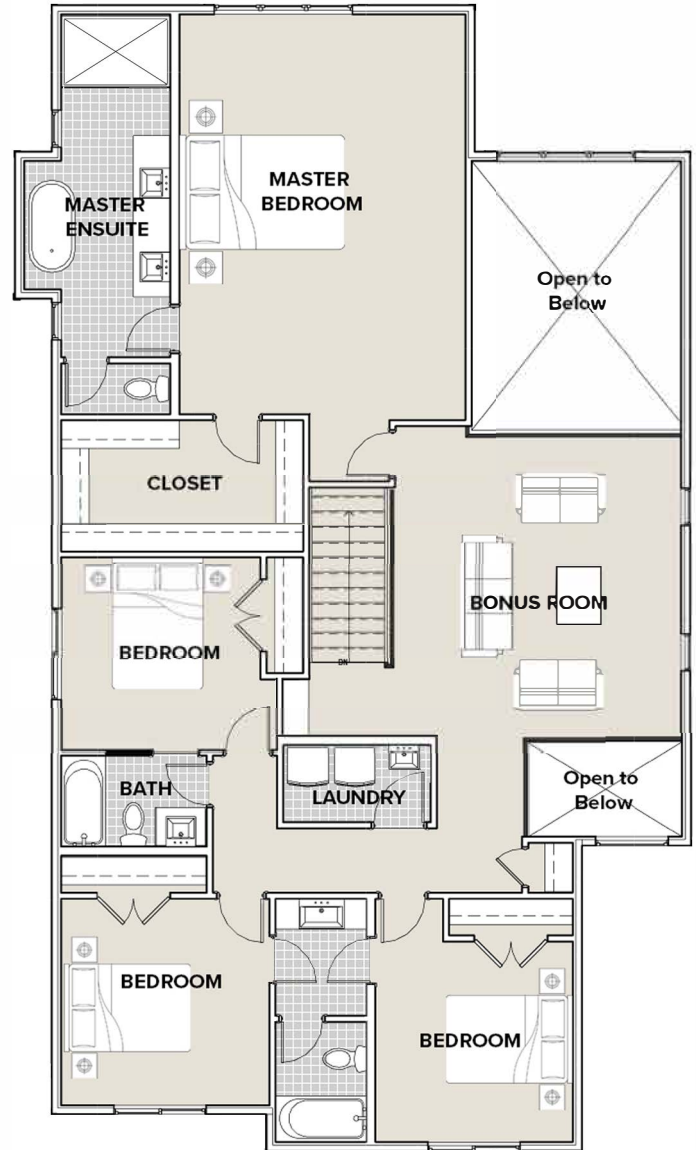

SUNVIEW CUSTOM HOMES

LOUISE

3,161 sq ft

2 Storey | 4 Bedrooms | 4 Bath
Bonus Room | Triple Attached Garage

Main Floor Level

Second Floor Level

PLEASE NOTE: ELEVATIONS AND MEASUREMENTS MAY CHANGE