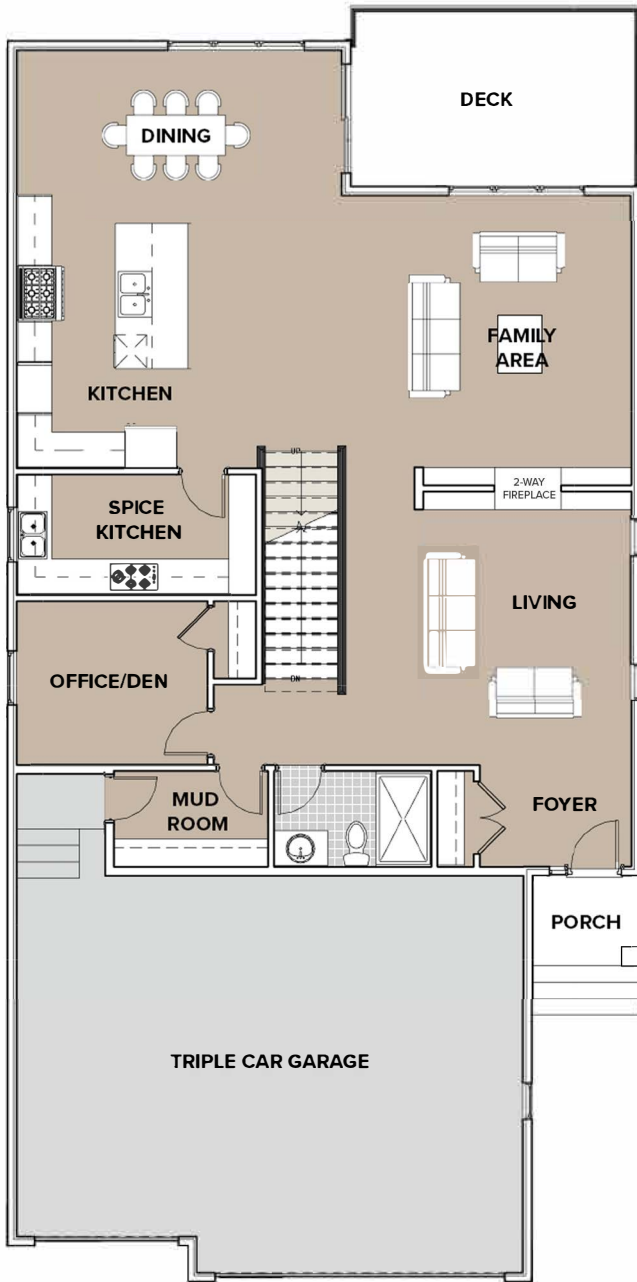

SUNVIEW CUSTOM HOMES

LOUISE

3,161 sq ft

2 Storey | 4 Bedrooms | 4 Bath
Bonus Room | Triple Attached Garage

Main Floor Level

Second Floor Level

PLEASE NOTE: ELEVATIONS AND MEASUREMENTS MAY CHANGE