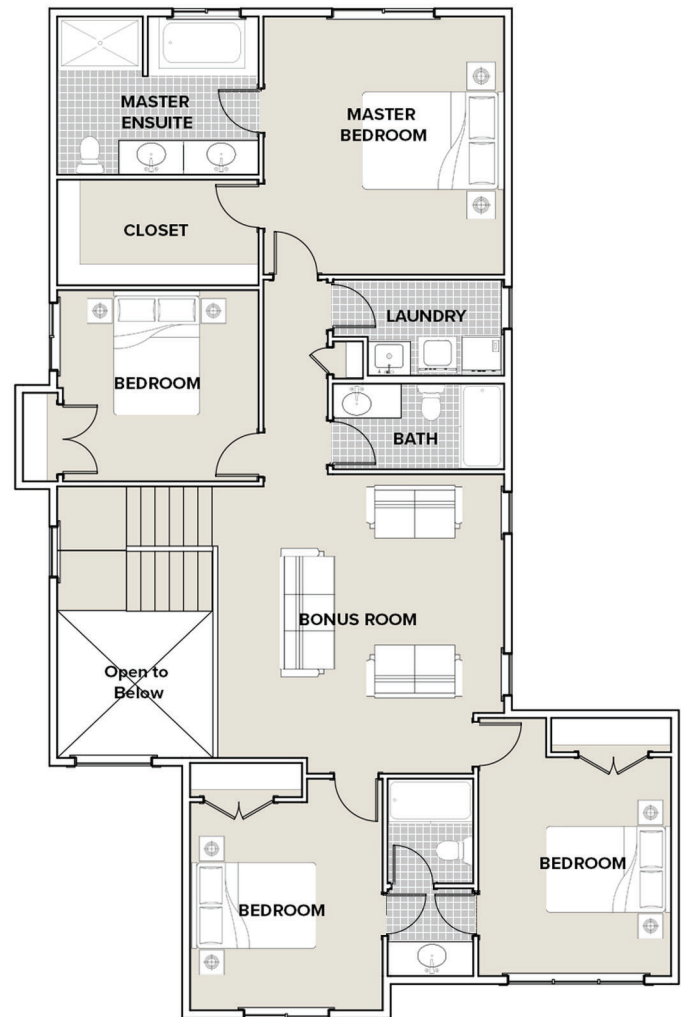

SUNVIEW
CUSTOM HOMES

COVE

2,644 sq ft

2 Storey | 4 Bedrooms | 4 Bath
Bonus Room | Triple Attached Garage

Main Floor Level

Second Floor Level