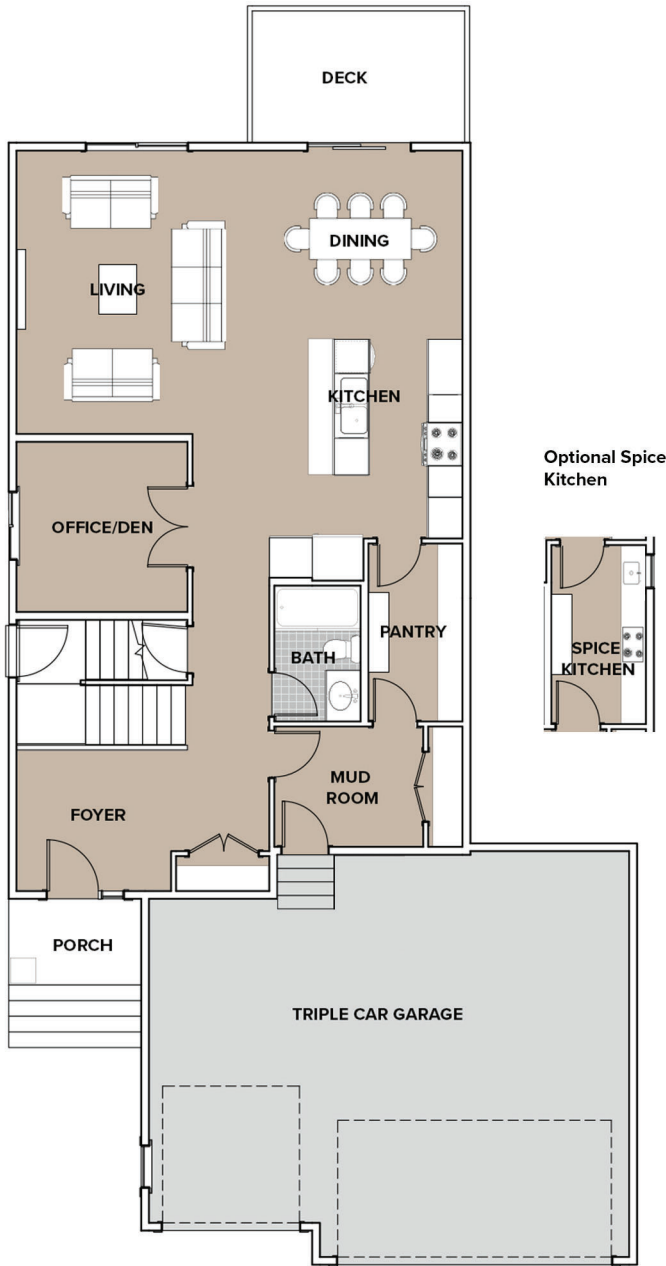

SUNVIEW
CUSTOM HOMES

COVE

2,644 sq ft

2 Storey | 4 Bedrooms | 4 Bath
Bonus Room | Triple Attached Garage

Main Floor Level

Second Floor Level