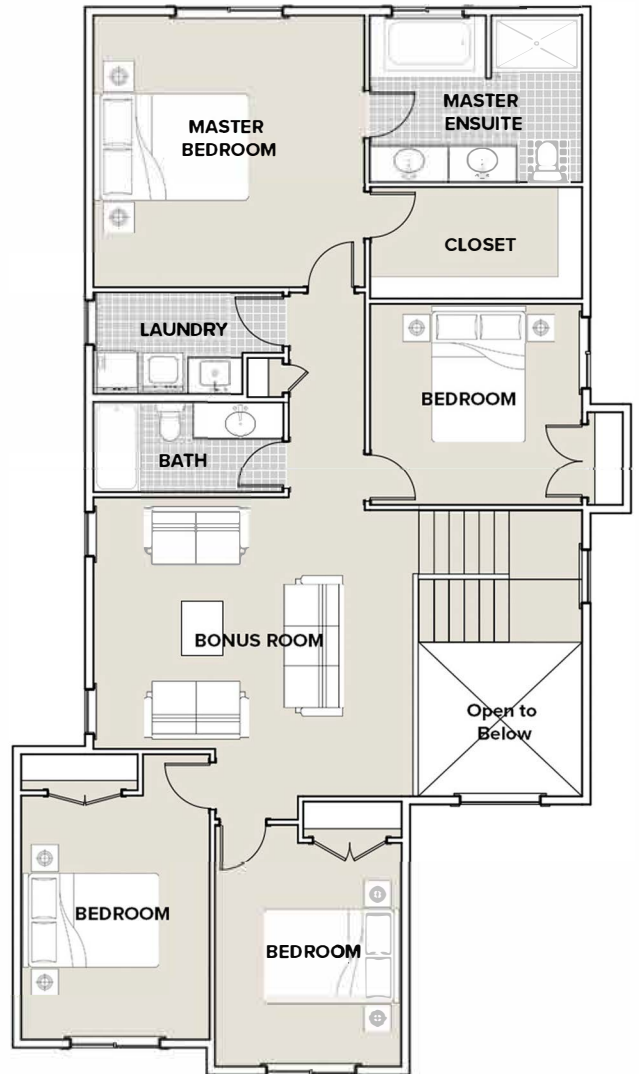

# COVE 2

2,631 sq ft

2 Storey | 4 Bedrooms | 3 Bath  
Bonus Room | Double Attached Garage

Main Floor Level

Second Floor Level

*PLEASE NOTE: ELEVATIONS AND MEASUREMENTS MAY CHANGE*