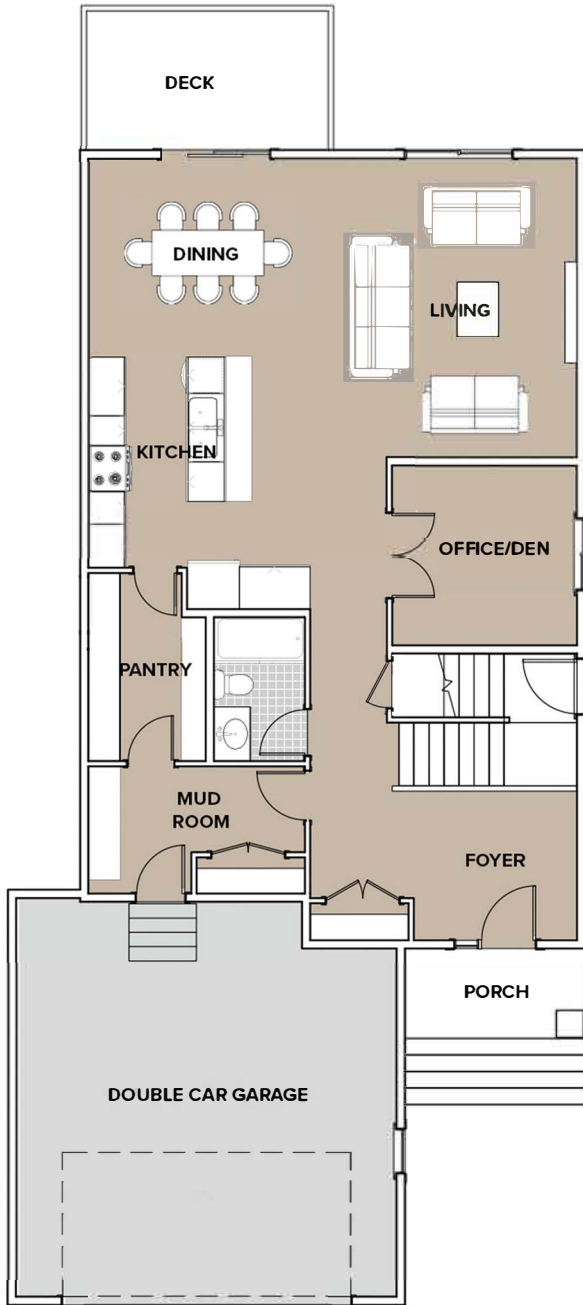

# COVE 2

2,631 sq ft

2 Storey | 4 Bedrooms | 3 Bath  
Bonus Room | Double Attached Garage

Main Floor Level

Second Floor Level

*PLEASE NOTE: ELEVATIONS AND MEASUREMENTS MAY CHANGE*