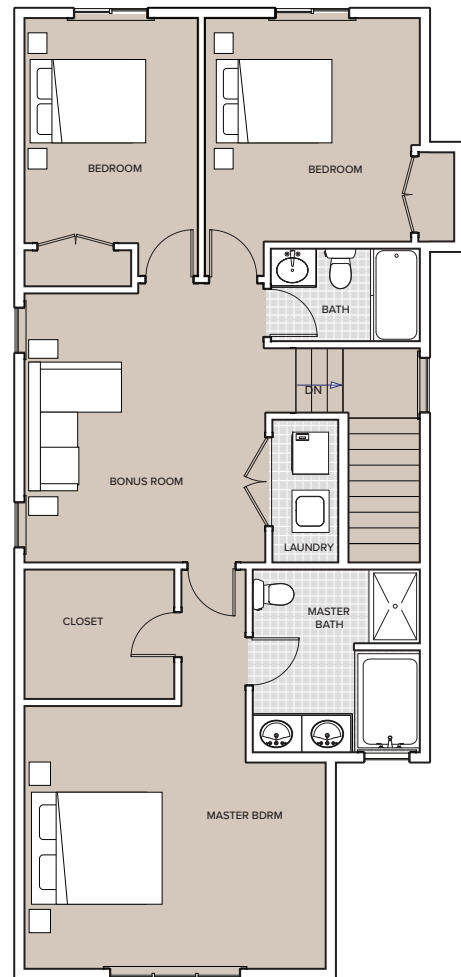

# The Robyn III

1,827 sq ft

2 Storey | 3 Bed | 2.5 Bath | Bonus Room | Double Attached Garage