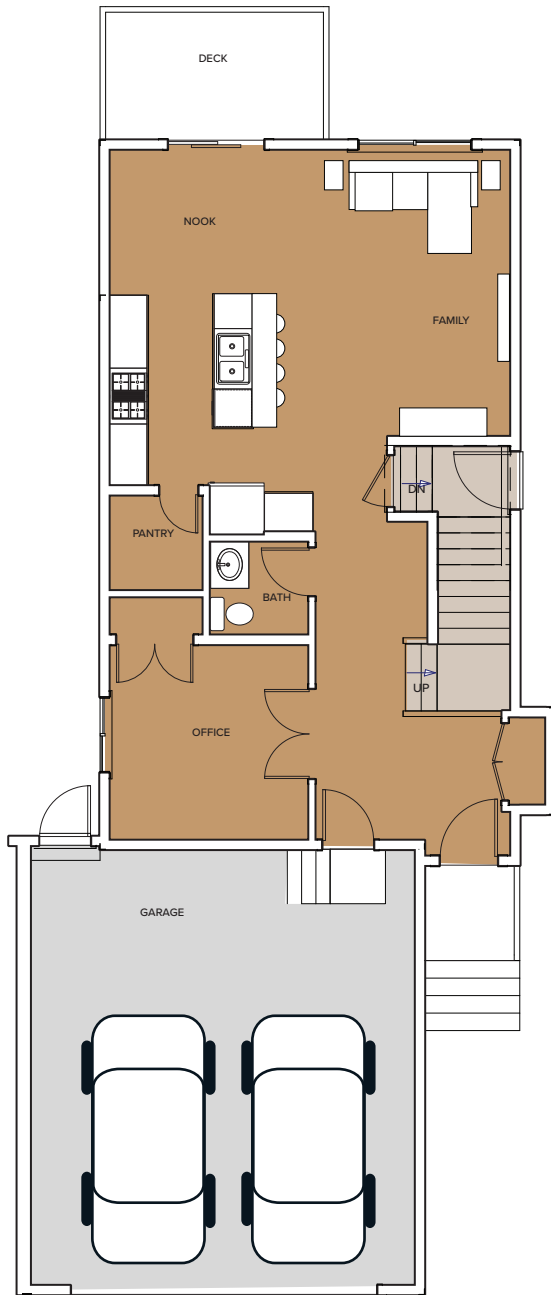

# The Robyn III

1,827 sq ft

2 Storey | 3 Bed | 2.5 Bath | Bonus Room | Double Attached Garage