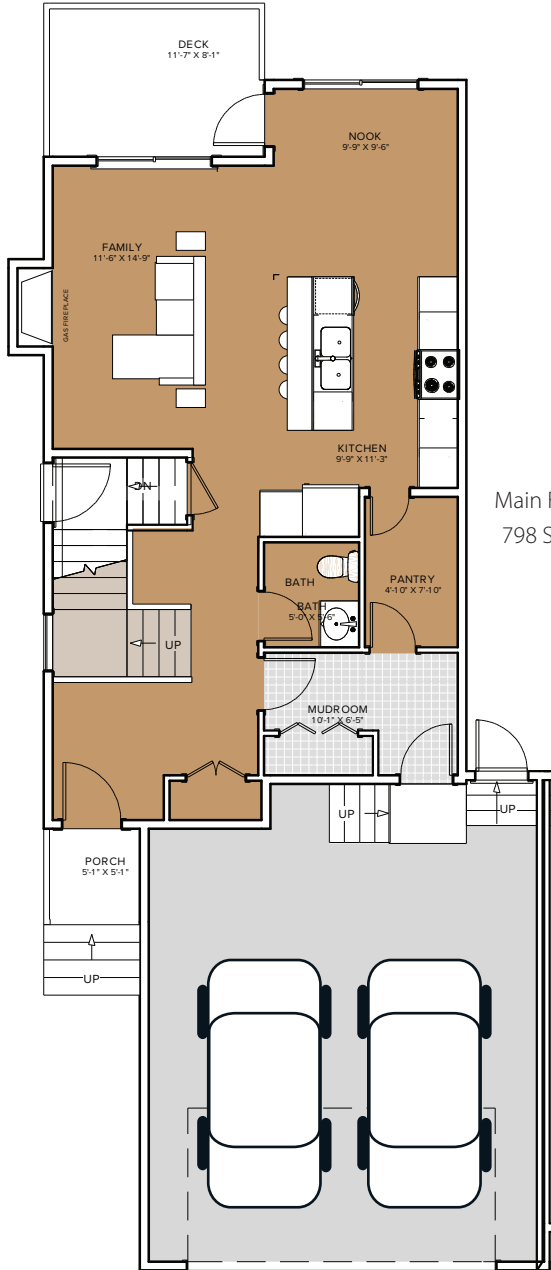

Edgefield
Strathmore

The Ruby II

1,792 sq ft

2 Storey with Bonus Room | 3 Bedrooms

Main Floor:
798 SQ.FT.

Second Floor:
995 SQ.FT.

LEGEND

	Carpet
	Tile
	Vinyl /Laminate
	Concrete