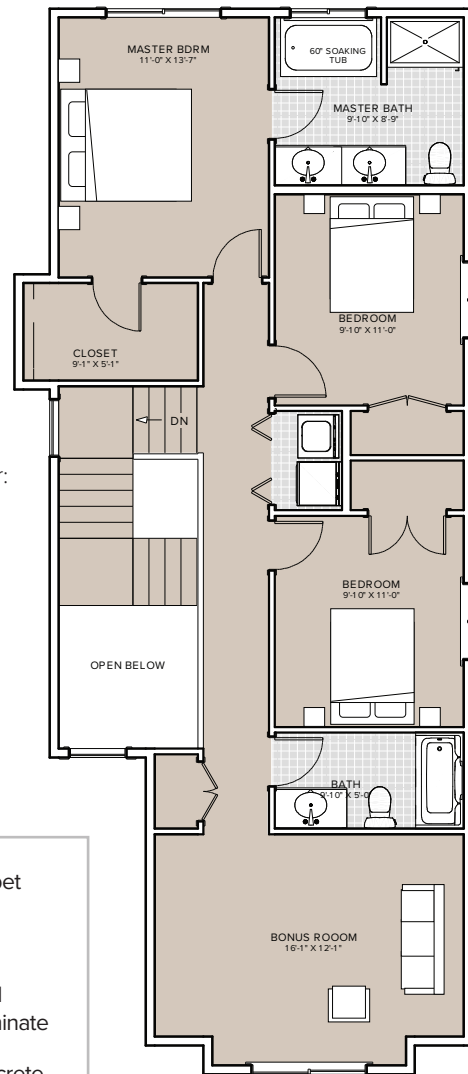

Edgefield
Strathmore

The Ruby II

1,792 sq ft

2 Storey with Bonus Room | 3 Bedrooms

Main Floor:
798 SQ.FT.

Second Floor:
995 SQ.FT.

LEGEND

	Carpet
	Tile
	Vinyl /Laminate
	Concrete