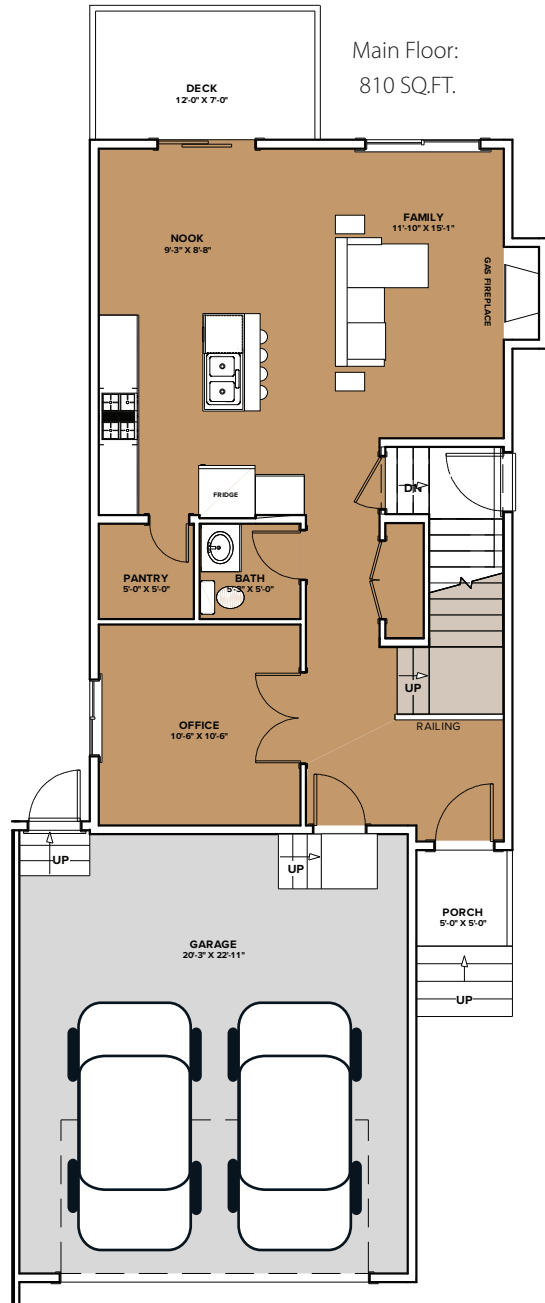

Edgefield
Strathmore

The Robyn II

1,792 sq ft

2 Storey with Bonus Room | 3 Bedrooms

LEGEND

-  Carpet
-  Tile
-  Vinyl /Laminate
-  Concrete

Please note: Elevations & Measurements may change.

A Home as Unique as You.