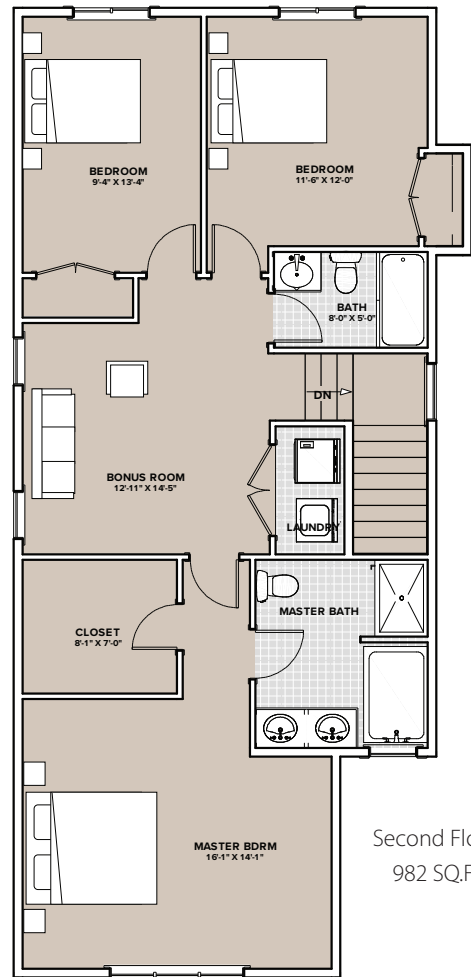

Edgefield
Strathmore

The Robyn II

1,792 sq ft

2 Storey with Bonus Room | 3 Bedrooms

LEGEND

-  Carpet
-  Tile
-  Vinyl /Laminate
-  Concrete

Please note: Elevations & Measurements may change.

A Home as Unique as You.