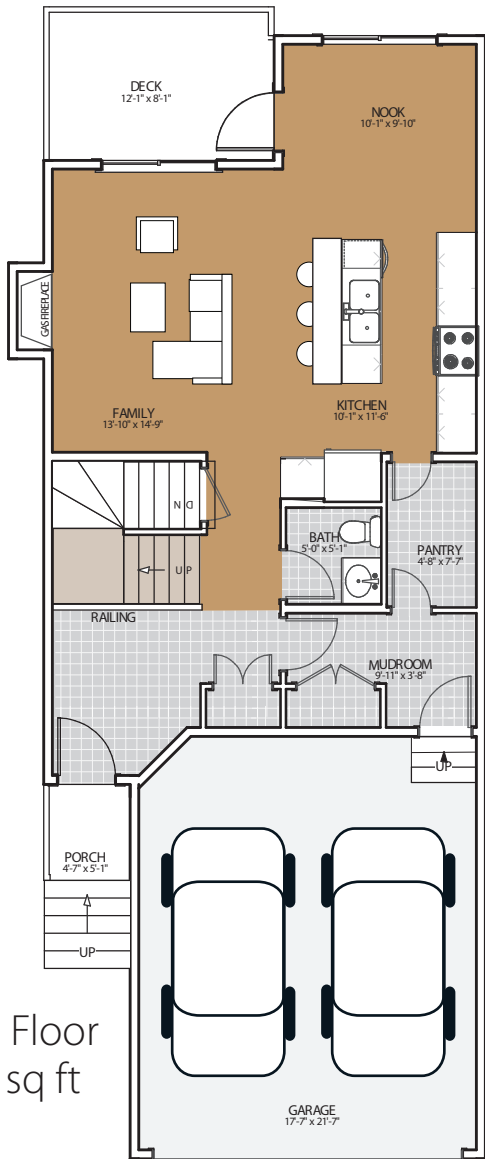

The ROBYN

1,806 sq ft
2 Storey with Bonus Room | 3 Bedrooms

Please note, Elevations may change

Main Floor
787 sq ft

Second Floor
1019 sq ft

Legend	
	carpet
	tile
	hardwood / laminate
	concrete

A Home as Unique as You.