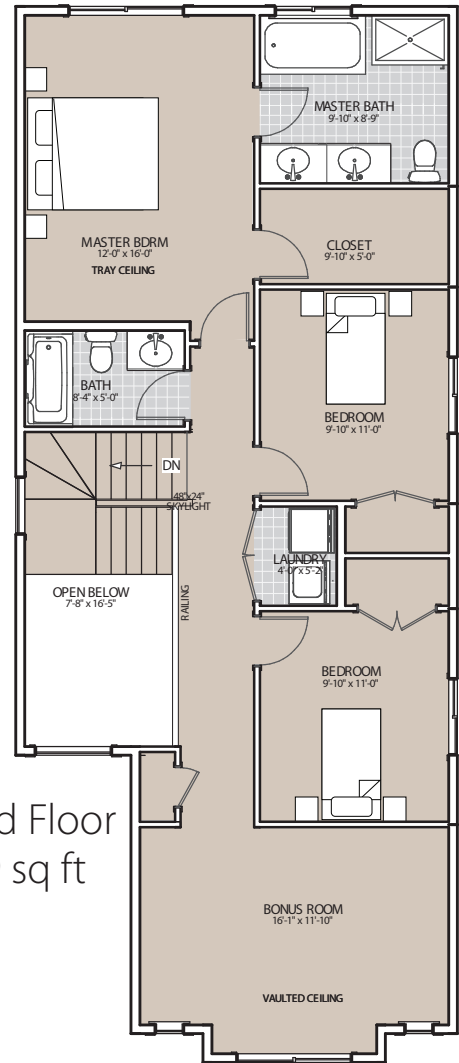

The ROBYN

1,806 sq ft
2 Storey with Bonus Room | 3 Bedrooms

Please note, Elevations may change

Main Floor
787 sq ft

Second Floor
1019 sq ft

Legend	
	carpet
	tile
	hardwood / laminate
	concrete

A Home as Unique as You.