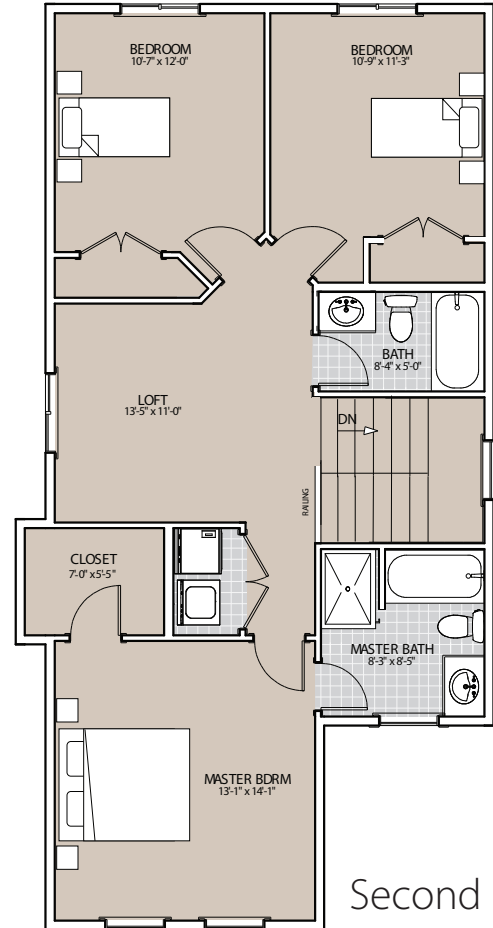

The ROSALEE

1,584 sq ft
2 Storey with Loft | 3 Bedrooms

Please note, Elevations may change

Legend	
	carpet
	tile
	hardwood /laminate
	concrete

A Home as Unique as You.

403.272.6684 | sunviewcustomhomes.ca