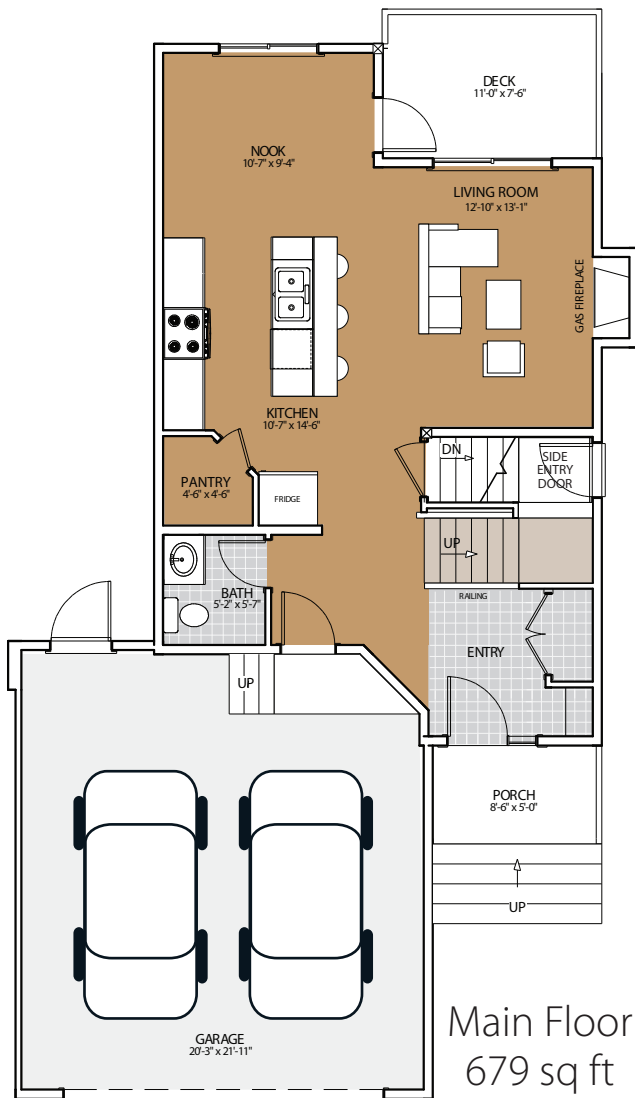

The ROSALEE

1,584 sq ft
2 Storey with Loft | 3 Bedrooms

Please note, Elevations may change

Legend	
	carpet
	tile
	hardwood /laminate
	concrete

A Home as Unique as You.

403.272.6684 | sunviewcustomhomes.ca