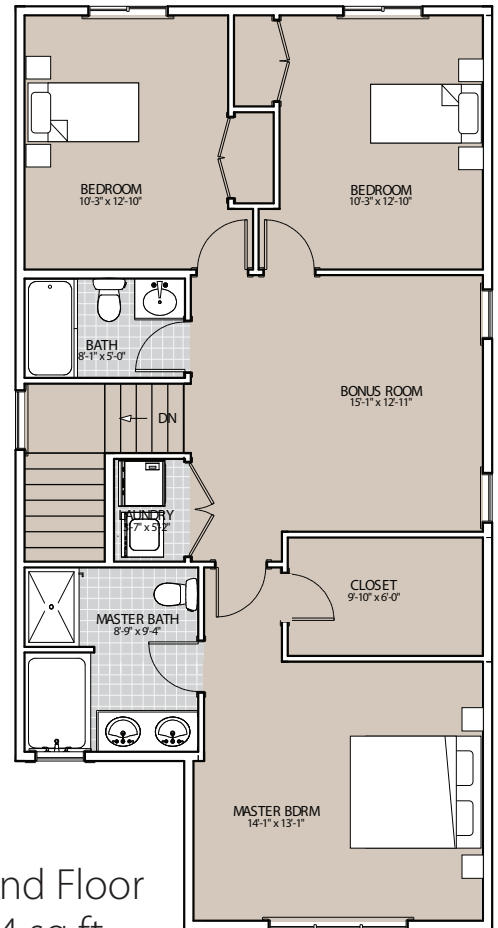

The RUBY

1,810 sq ft
2 Storey with Bonus Room | 3 Bedrooms

Please note, Elevations may change

Legend	
	carpet
	tile
	hardwood /laminate
	concrete

A Home as Unique as You.

403.272.6684 | sunviewcustomhomes.ca