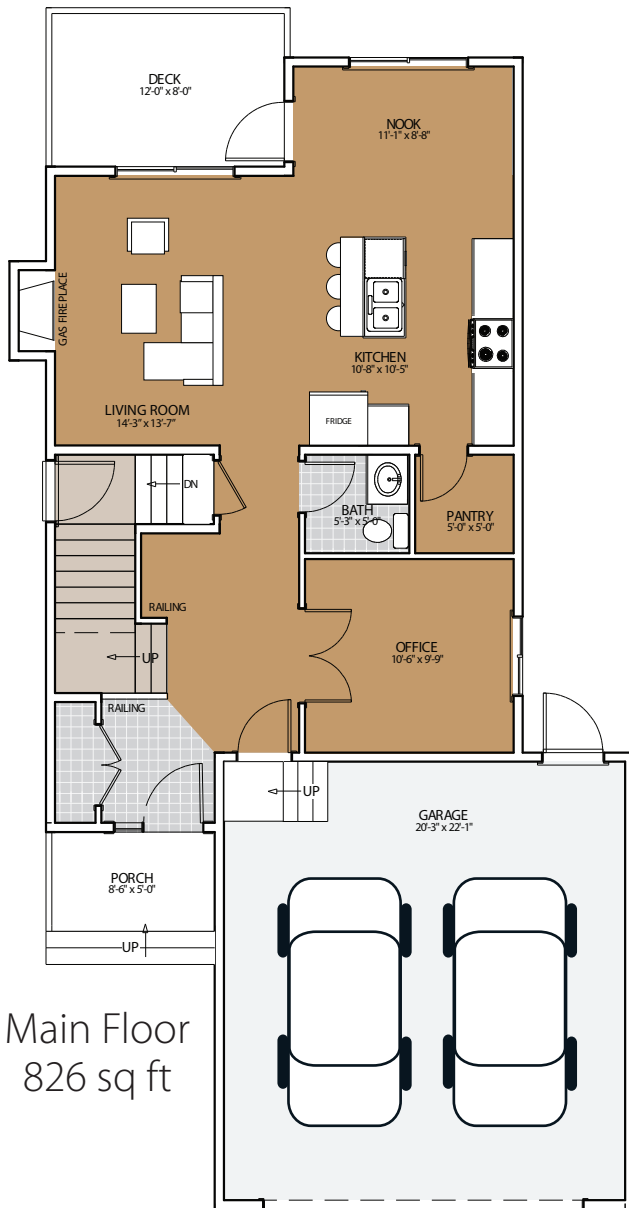

The RUBY

1,810 sq ft
2 Storey with Bonus Room | 3 Bedrooms

Please note, Elevations may change

Legend	
	carpet
	tile
	hardwood /laminate
	concrete

A Home as Unique as You.

403.272.6684 | sunviewcustomhomes.ca